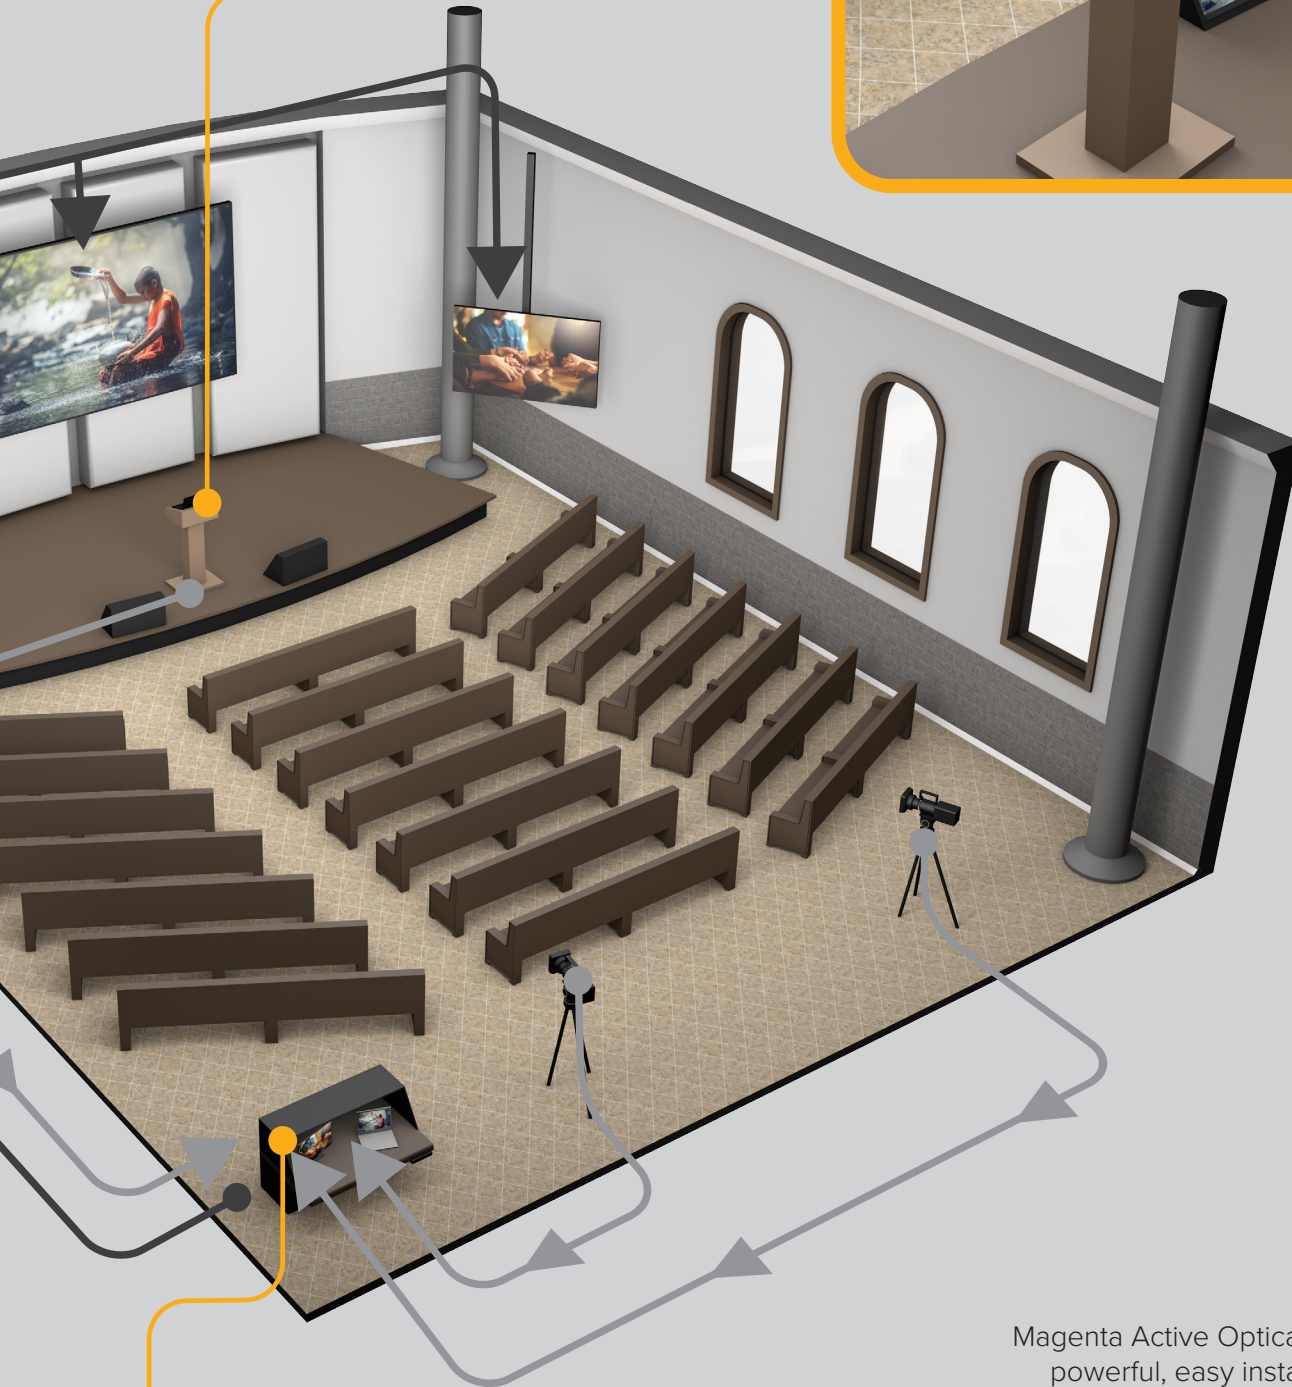

Combine tvONE extension, switching and distribution solutions to create compact, interoperable and proven solutions. In this small House of Worship application tvONE reliably extends signals using Active Optical Cables, utilizing a compact 4-port switcher for source selection before distributing the signal to the audience for viewing through a projector and side monitors.

1T-SX-654

MG-DA-614

The client required a presenter confidence monitor in a compact lectern. An ultra-slim splitter was deployed which can fit even in the smallest of spaces.

MG-DA-612

Magenta Active Optical Cables allow powerful, easy install extension of HDMI 2.0 signals. Versions ranging from 10 to 100 meters with true plug-and-play performance are perfect for every application.