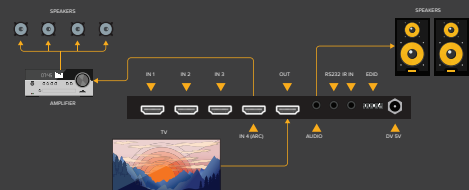

Auto switching

Save time, eliminate system complexity and control headaches with automatic source switching.

Control – tvONE solutions offer a range of options to allow users to easily control their matrix and switcher solutions. Choose from front panels, control software and web browsers, on screen display (OSD) and infra-red control options. You can also integrate our CORIO based solutions to popular AV control solutions simply and easily using our free to download plug-ins.

COMPACT FORM AUTO SWITCHER

The 1T-SX-654 is an ultra-thin auto switcher with four HDMI video inputs and one HDMI output with resolution support up to 4Kx2K@60Hz 4:4:4 HDR. Control options include auto-switch mode, which automatically switches to an HDMI input as soon as a new source is connected, or control via the front panel source button, RS-232 or IR (remote control included).

Choose up to two input modules

- 4 x HDMI (1080p)
- 4 x 3G-SDI (1080p)
- 2 x DVI-U (1080p)
- 2 x HDMI (UHD 4K)
- 2 x HDBaseT (UHD 4K)
- 4 x HD-SDI (1080i)
- 2 x AVIP (UHD 4K)

Intuitive 4K multi-window processor with up to 8 sources with automatic layout control or using front panel control for preset recall or source selection. Other features include source labelling and video/audio muting.