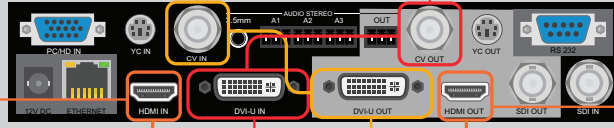

ONERack
Universal, powered
mounting system

UP/DOWN/CROSS CONVERSION

Up conversion enables scaling to higher resolutions ie PAL 625i analog to 720p digital

625i

720p

525i

Down (Scan) conversion is the process of decreasing a video's resolution ie XGA 60Hz to NTSC 525i

1080p

Cross conversion enables scaling between different resolutions ie 720p to 1080p

XGA

WXGA

Please note these are only examples of Up, Down & Cross Conversion. In usage only a single output resolution is possible at one time.