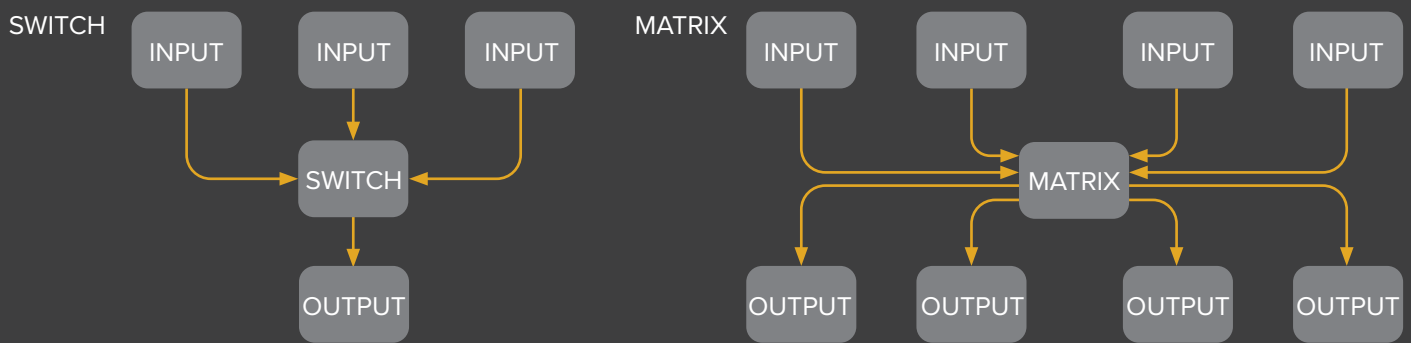

Switcher selection guide:

Experience our AV, Broadcast and IP solutions with rich feature sets including format conversion, scaling and extension.

Cable type – tvONE has the widest range of input and output types. All our solutions are designed, manufactured and tested for real-world environments where interoperability and clean, synchronous switching are key while still maintaining low latency and high image quality.

HDMI up to
2.0

DVI

3G-SDI
& HD-SDI

IP - H.264 &
H.265

HDBaseT

HD-15 (VGA)

Clips & Stills

Size – tvONE solutions include switches (single output) and matrices (multiple outputs) in a variety of sizes.

Auto switching

Save time, eliminate system complexity and control headaches with automatic source switching.

Control – tvONE solutions offer a range of options to allow users to easily control their matrix and switcher solutions. Choose from front panels, control software and web browsers, on screen display (OSD) and infra-red control options. You can also integrate our CORIO based solutions to popular AV control solutions simply and easily using our free to download plug-ins.