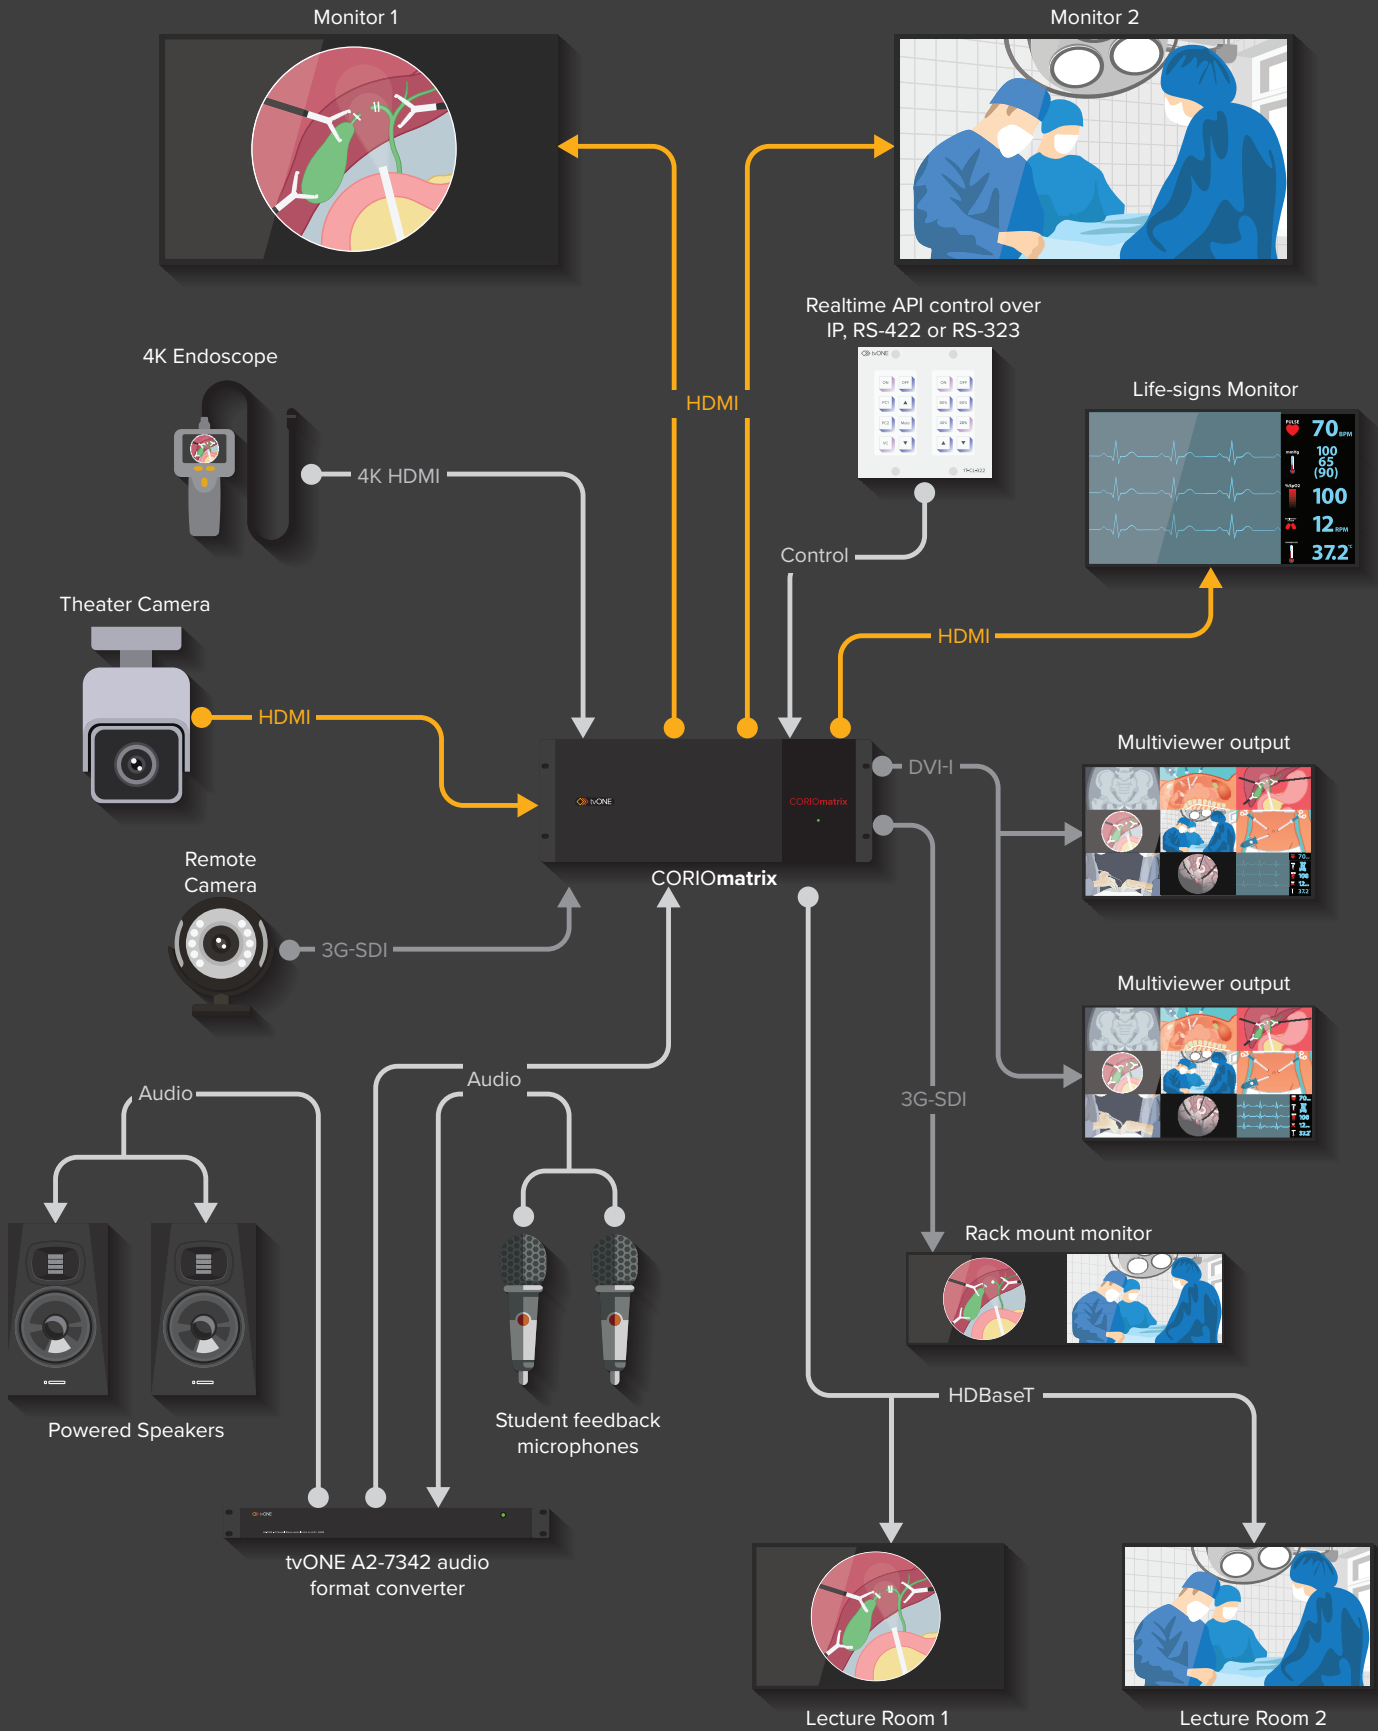

Choose up to two input modules

- 4 x HDMI (1080p)
- 4 x 3G-SDI (1080p)
- 2 x DVI-U (1080p)
- 2 x HDMI (UHD 4K)
- 2 x HDBaseT (UHD 4K)
- 4 x HD-SDI (1080i)
- 2 x AVIP (UHD 4K)

Intuitive 4K multi-window processor with up to 8 sources with automatic layout control or using front panel control for preset recall or source selection. Other features include source labelling and video/audio muting.

CORIOview CORPORATE COLLABORATION ZONES

CORIOview is the perfect solution to boost collaboration and information sharing in your corporate environments. 4K clarity, 24/7 reliability, multiple video windows and full compatibility with any display, projector or LED wall help you boost productivity and reduce display costs.

MEDIUM MATRICES - UP TO 60 INPUTS OR 24 OUTPUTS

The CORIOmatrix series is the ultimate 4K modular AV matrix with scaling, format conversion and extension capabilities built in as standard. The versatility and adaptability provided by the CORIOmatrix modular design helps integrators overcome the wide-ranging challenges of BYOD.

Compatible tvONE products

MG-FB-611

1T-CL-322-EU

1T-CL-322-US

HD-ONE-DX and DX500 series

MEDICAL

Operating Rooms demand high-resolution video with ultra-low latency performance.

EVENTS