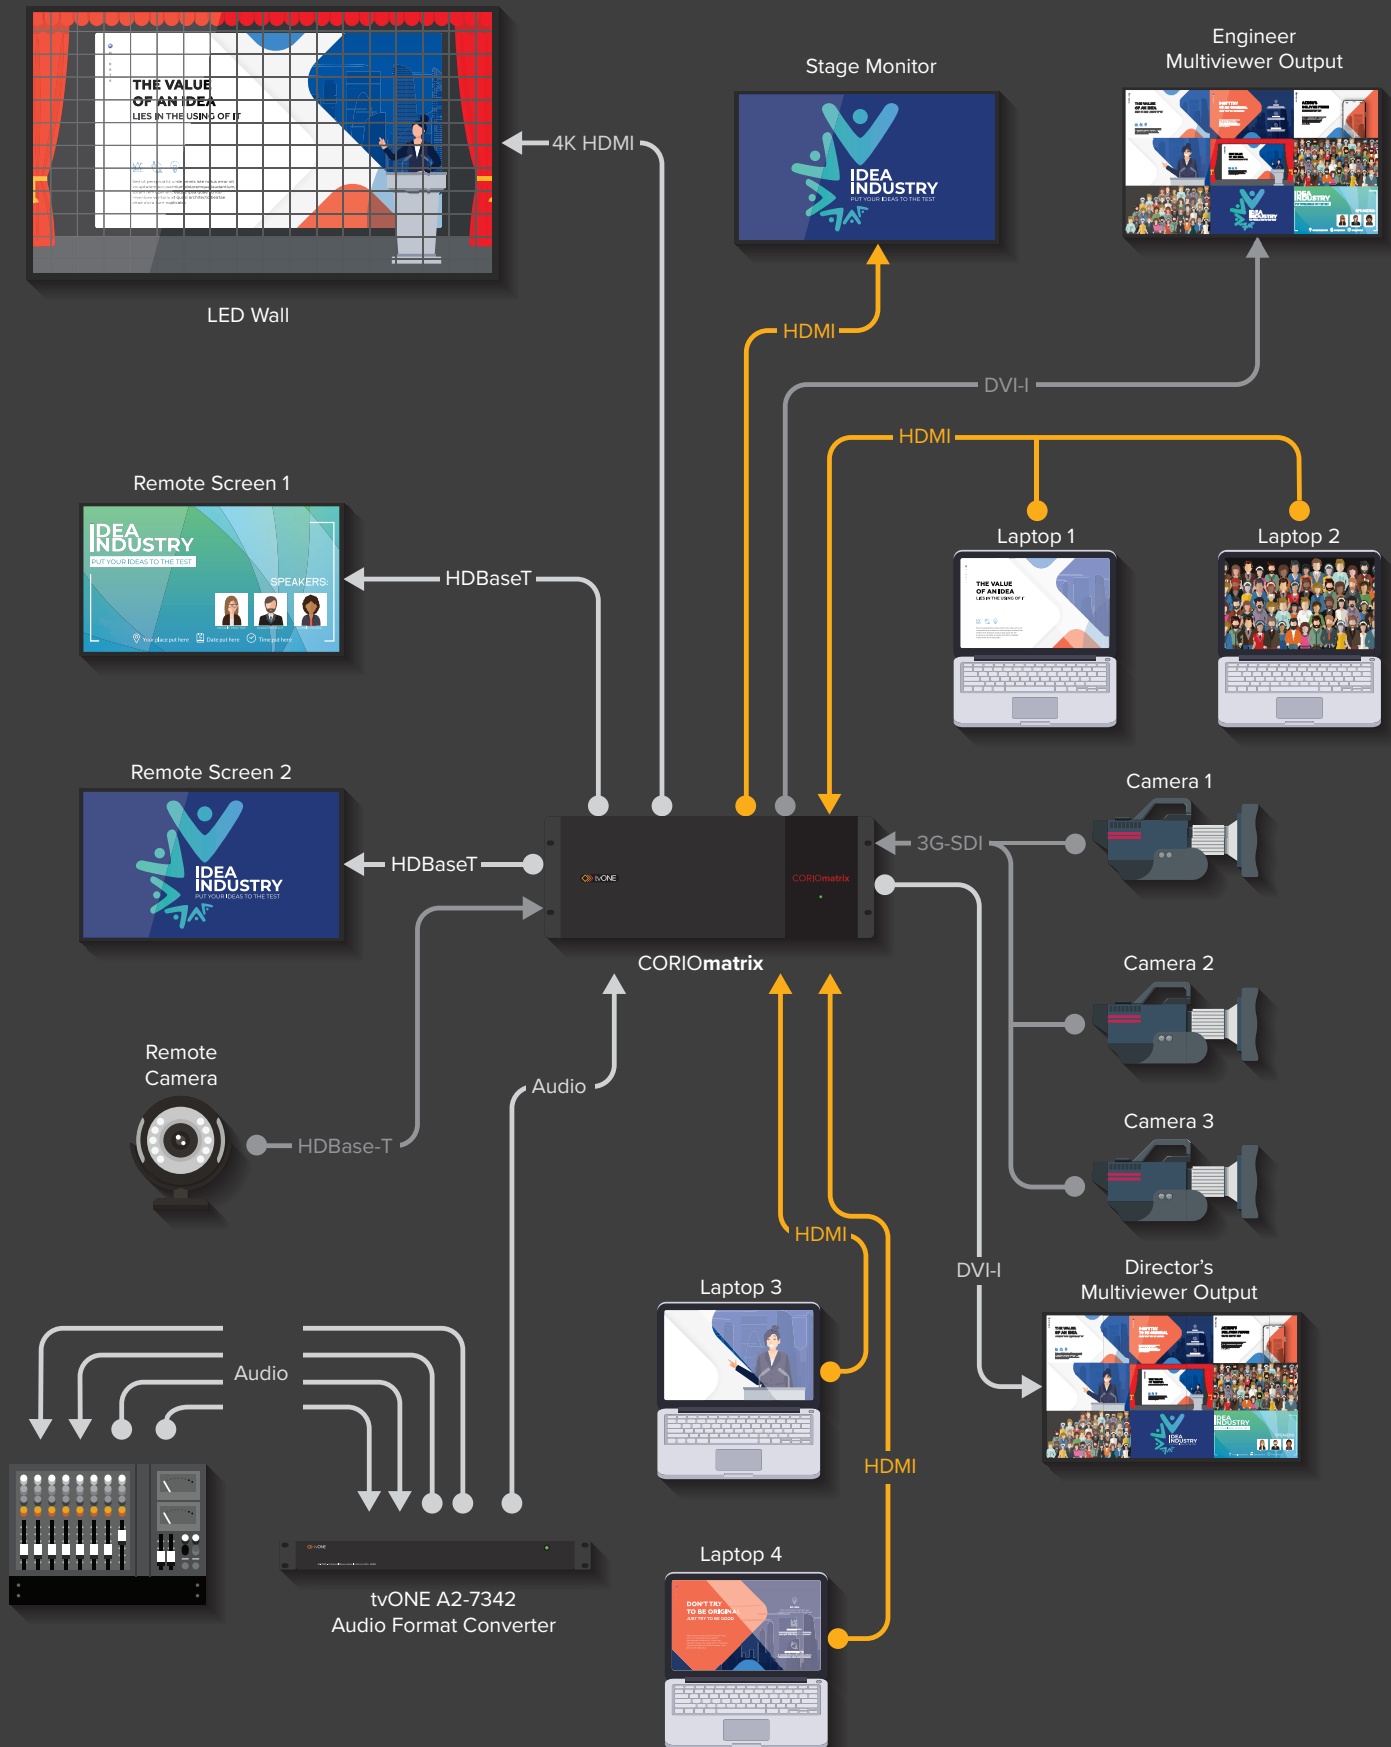

EVENTS

Boost your performance or presentation. Multi-format inputs, low latency and LED wall compatibility will captivate your audience.