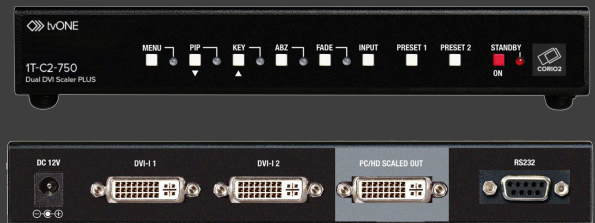

1T-C2-750 Dual-PIP Scaler

Dual-PIP HDMI/DVI scaler with two high quality and extremely low system latency including conversion of HDMI, DVI-D or analog DVI-A signals to another format, with picture-in-picture flexibility.

Compatible tvONE products