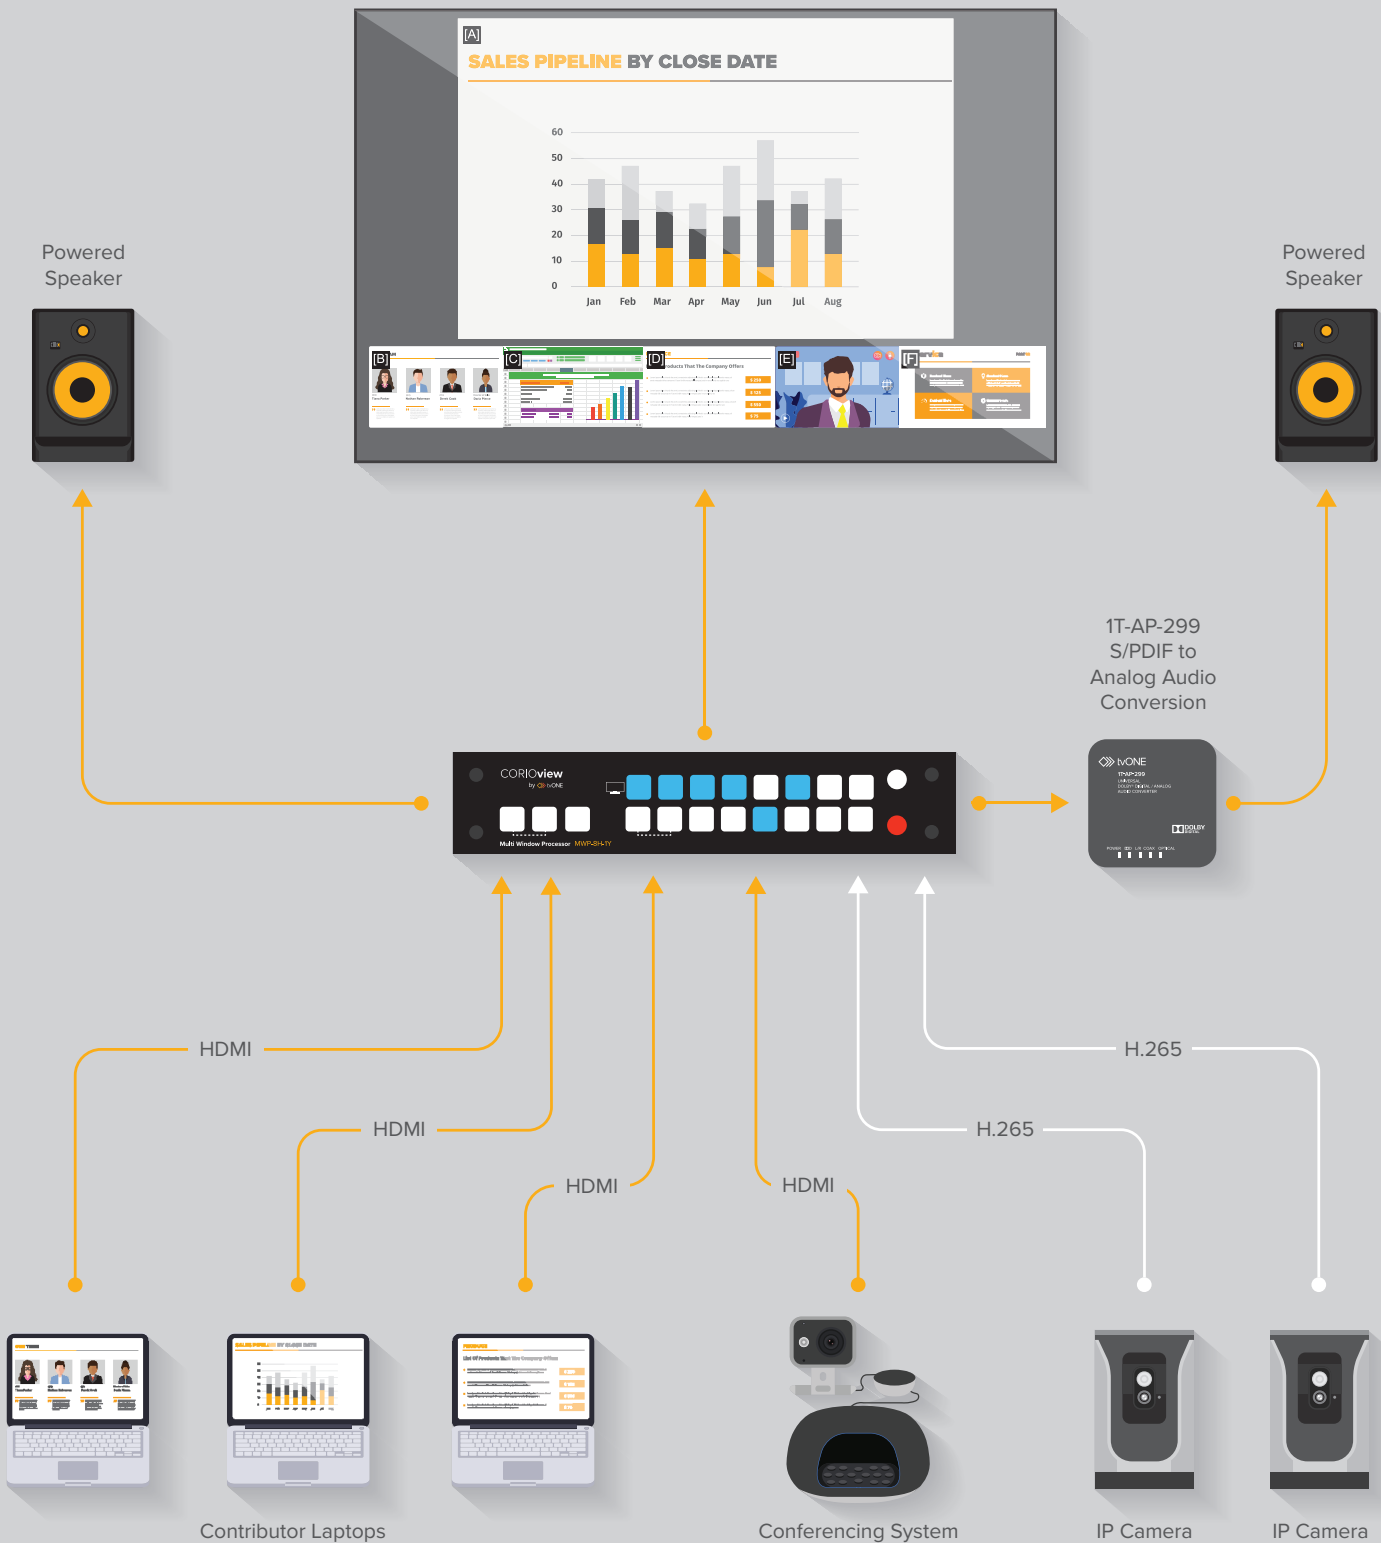

Choose up to two input modules

- 4 x HDMI (1080p)
- 4 x 3G-SDI (1080p)
- 2 x DVI-U (1080p)
- 2 x HDMI (UHD 4K)
- 2 x HDBaseT (UHD 4K)
- 4 x HD-SDI (1080i)
- 2 x AVIP (UHD 4K)

Intuitive 4K multi-window processor with up to 8 sources with automatic layout control or using front panel control for preset recall or source selection. Other features include source labelling and video/audio muting.

C2-6204A 3G-SDI Multi-window viewer

Quad input 3G-SDI universal multi window viewer with sources viewable as a full screen or in flexible multi-window layouts with optional labels, keying and still images.

CORIOview CORPORATE COLLABORATION ZONES

CORIOview is the perfect solution to boost collaboration and information sharing in your corporate environments. 4K clarity, 24/7 reliability, multiple video windows and full compatibility with any display, projector or LED wall help you boost productivity and reduce display costs.

MEDIUM MATRICES - UP TO 60 INPUTS OR 24 OUTPUTS

The CORIOmatrix series is the ultimate 4K modular AV matrix with scaling, format conversion and extension capabilities built in as standard. The versatility and adaptability provided by the CORIOmatrix modular design helps integrators overcome the wide-ranging challenges of BYOD.