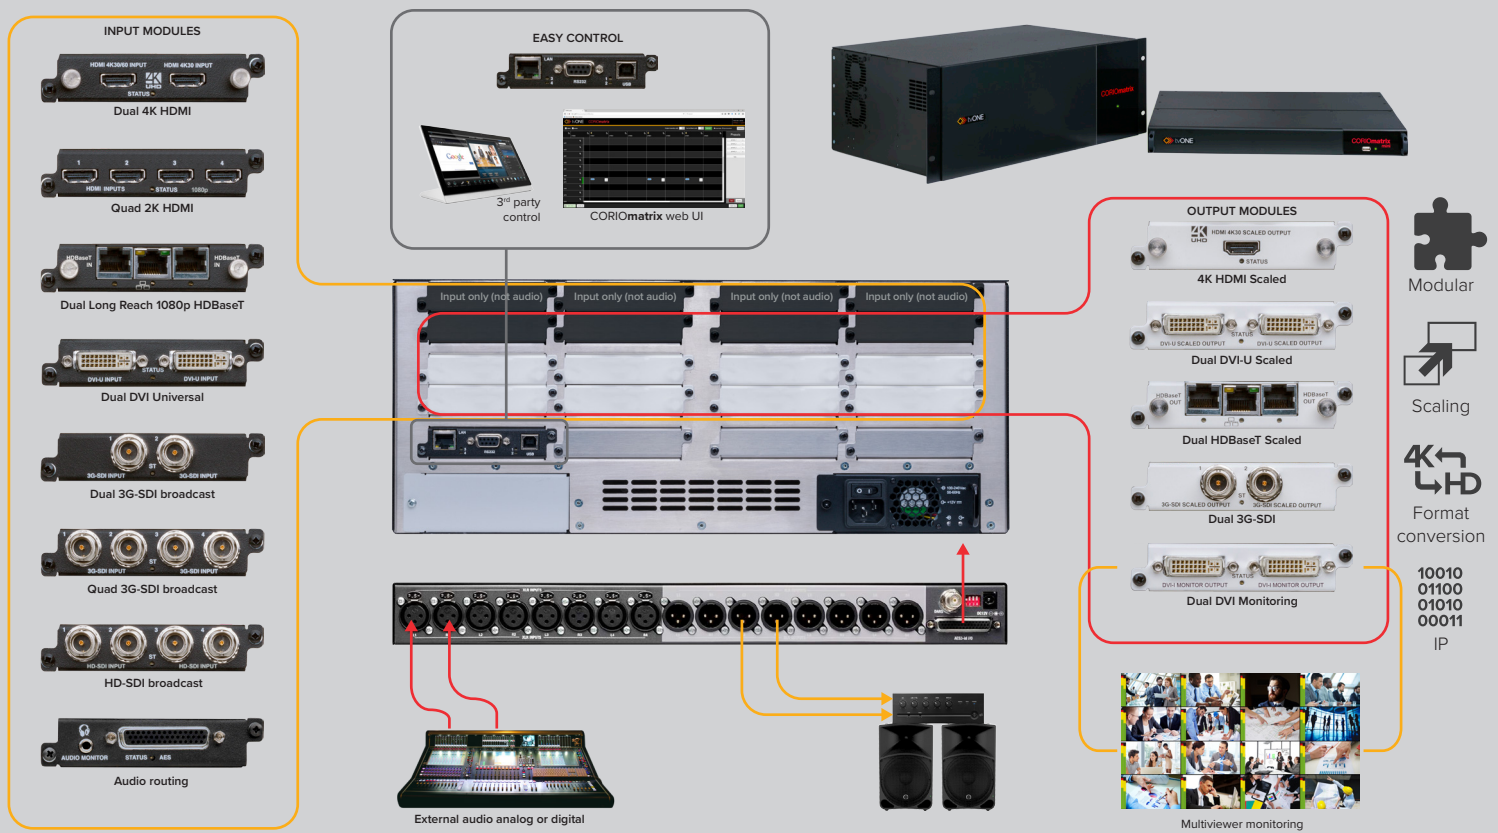

Choose up to two input modules

- 4 x HDMI (1080p)
- 4 x 3G-SDI (1080p)
- 2 x DVI-U (1080p)
- 2 x HDMI (UHD 4K)
- 2 x HDBaseT (UHD 4K)
- 4 x HD-SDI (1080i)
- 2 x AVIP (UHD 4K)

Intuitive 4K multi-window processor with up to 8 sources with automatic layout control or using front panel control for preset recall or source selection. Other features include source labelling and video/audio muting.

C2-6204A 3G-SDI Multi-window viewer

Quad input 3G-SDI universal multi window viewer with sources viewable as a full screen or in flexible multi-window layouts with optional labels, keying and still images.

CORIOview CORPORATE COLLABORATION ZONES

CORIOview is the perfect solution to boost collaboration and information sharing in your corporate environments. 4K clarity, 24/7 reliability, multiple video windows and full compatibility with any display, projector or LED wall help you boost productivity and reduce display costs.

MEDIUM MATRICES - UP TO 60 INPUTS OR 24 OUTPUTS

The CORIOmatrix series is the ultimate 4K modular AV matrix with scaling, format conversion and extension capabilities built in as standard. The versatility and adaptability provided by the CORIOmatrix modular design helps integrators overcome the wide-ranging challenges of BYOD.