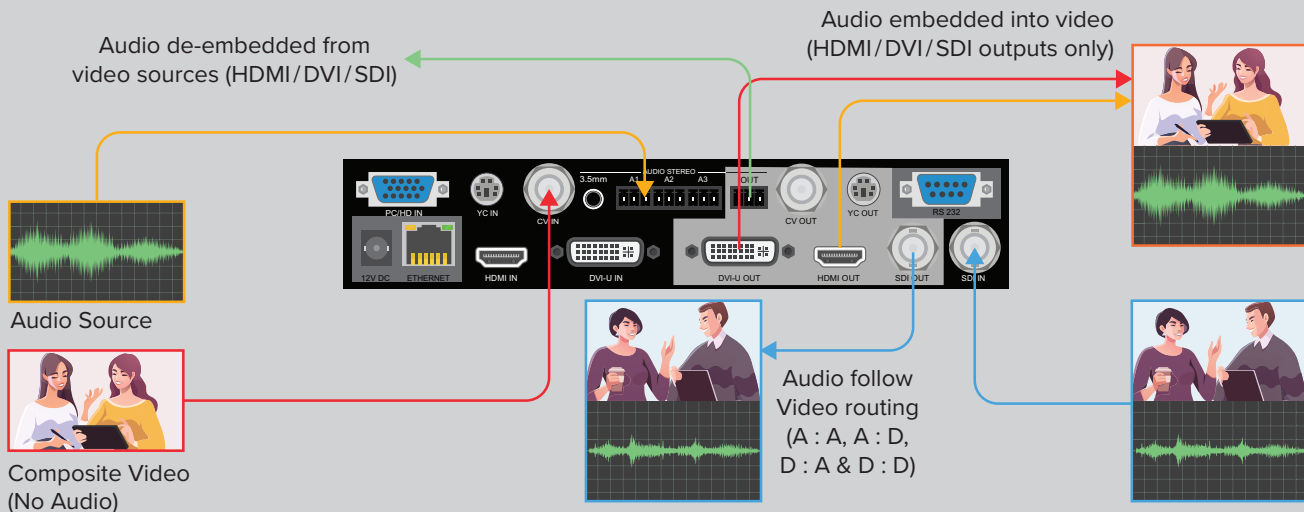

ONERack
Universal, powered
mounting system

UP/DOWN/CROSS CONVERSION

Up conversion enables scaling to higher resolutions ie PAL 625i analog to 720p digital

625i

720p

525i

Down (Scan) conversion is the process of decreasing a video's resolution ie XGA 60Hz to NTSC 525i

1080p

Cross conversion enables scaling between different resolutions ie 720p to 1080p

XGA

WXGA

Please note these are only examples of Up, Down & Cross Conversion. In usage only a single output resolution is possible at one time.

VIDEO LAYERING WITH KEYING

AUDIO ROUTING

ADVANCED SWITCHERS AND MULTI WINDOW PROCESSORS

This versatile range multi-format switchers provide video signal format conversion at ultra low latency and glitch-free switching in addition to a host of other useful features including custom resolution management for use with Direct View LED displays, still stores, logo generators and even picture-in-picture.

Choose up to two input modules

- 4 x HDMI (1080p)
- 4 x 3G-SDI (1080p)
- 2 x DVI-U (1080p)
- 2 x HDMI (UHD 4K)
- 2 x HDBaseT (UHD 4K)
- 4 x HD-SDI (1080i)
- 2 x AVIP (UHD 4K)

Intuitive 4K multi-window processor with up to 8 sources with automatic layout control or using front panel control for preset recall or source selection. Other features include source labelling and video/audio muting.