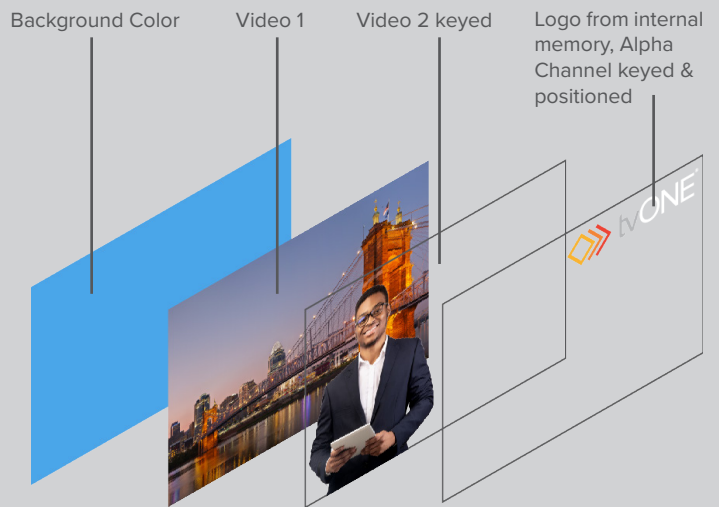

VIDEO LAYERING WITH KEYING