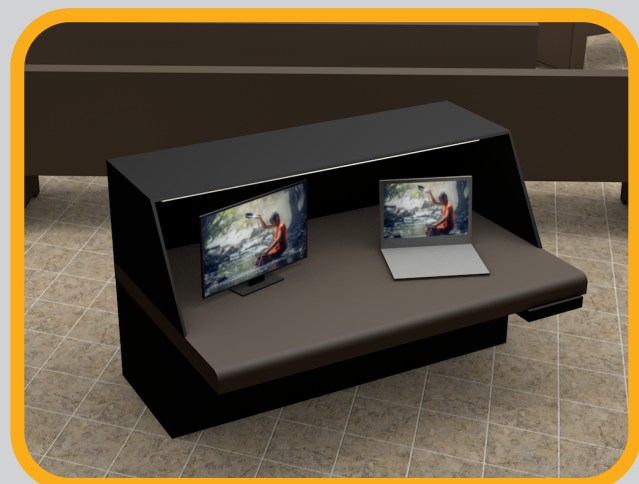

END-TO-END SOLUTION FOR HDMI 2.0 SWITCHING, EXTENSION AND DISTRIBUTION

Combine tvONE extension, switching and distribution solutions to create compact, interoperable and proven solutions. In this small House of Worship application tvONE reliably extends signals using Active Optical Cables, utilizing a compact 4-port switcher for source selection before distributing the signal to the audience for viewing through a projector and side monitors.

Simple to install, compact & easy to use...

With space at a premium the 1T-SX-654 HDMI auto-switch combined with a 4-port HDMI Distribution Amplifier takes up less space than 1RU of shelf space yet, offer the highest quality and simple operation.