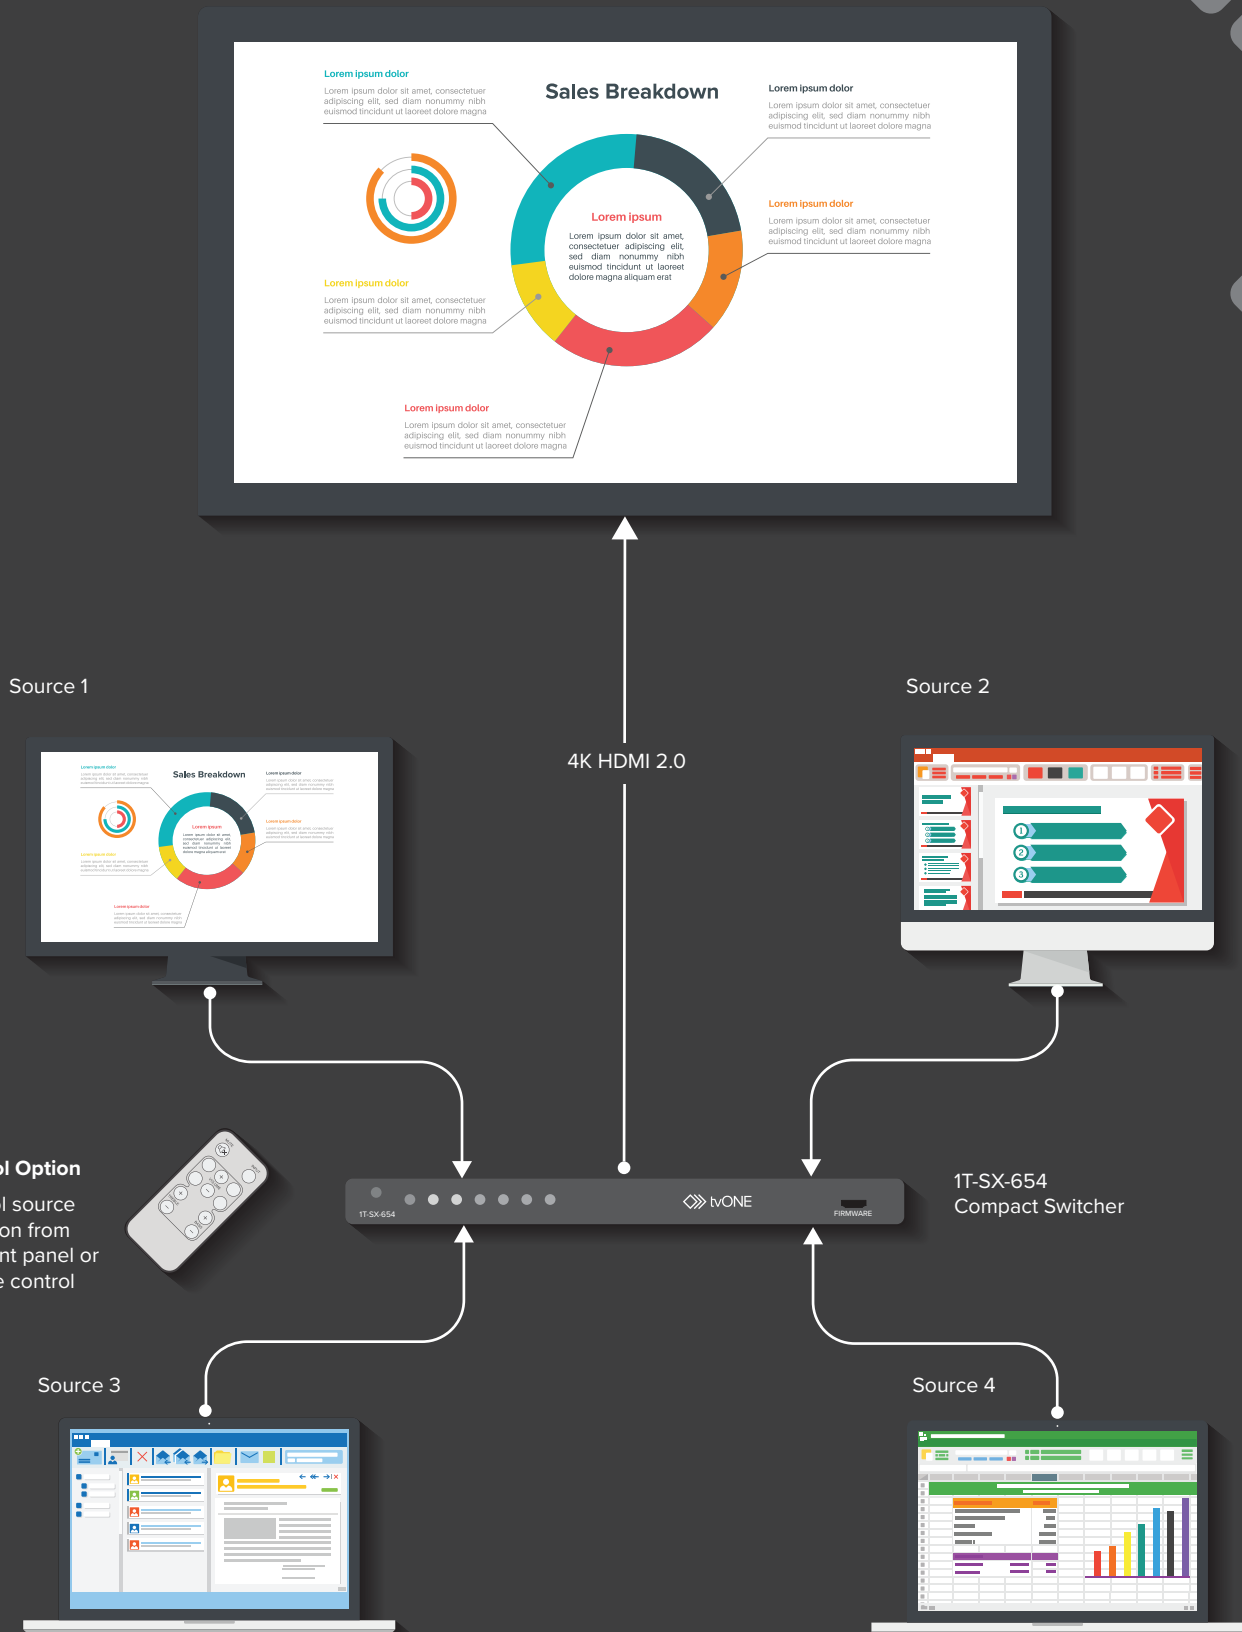

MG-DA-618

Ultra-slim HDMI 2.0
Splitters & Distribution
Amplifiers

MG-AOC-663-XXX

HDMI 2.0 Extension
From 32ft (10m) to 328ft (100m)

SMALL SWITCH APPLICATION

END-TO-END SOLUTION FOR HDMI 2.0 SWITCHING, EXTENSION AND DISTRIBUTION

Combine tvONE extension, switching and distribution solutions to create compact, interoperable and proven solutions. In this small House of Worship application tvONE reliably extends signals using Active Optical Cables, utilizing a compact 4-port switcher for source selection before distributing the signal to the audience for viewing through a projector and side monitors.

Simple to install, compact & easy to use...

With space at a premium the 1T-SX-654 HDMI auto-switch combined with a 4-port HDMI Distribution Amplifier takes up less space than 1RU of shelf space yet, offer the highest quality and simple operation.