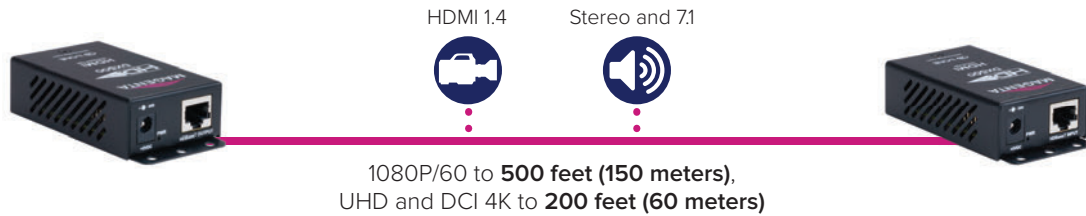

4K60, 4:4:4 up to 984 feet (300 meters)

The MG-FB-61x fiber optic transmitter and receiver kit is a powerful solution for extending uncompressed 4Kx2k 60Hz HDMI 2.0 signals over very long distances using multimode or singlemode LC fiber.

### Compatible tvONE products

CORIOmaster

1T-SX-654

1T-MX-6588

## Superior point-to-point extension

HD-One extension delivers ultra-reliable HDMI extension with real performance and distances up to 500 feet (150 meters) using Cat 5e, Cat 6 and Cat 7 cables, together with class leading performance in environments with emissions and interference.

### HDBaseT Extension

The HD-One DX series is available in HDBaseT and extended range variants in a compact form factor for the transmission of HDMI 1.4 signals including 1080p, 3D, UHD/4K and 4K DCI. Together, the HD-One DX series has full audio support including LPCM 7.1CH, Dolby TrueHD, Dolby Digital Plus and DTS-HD.