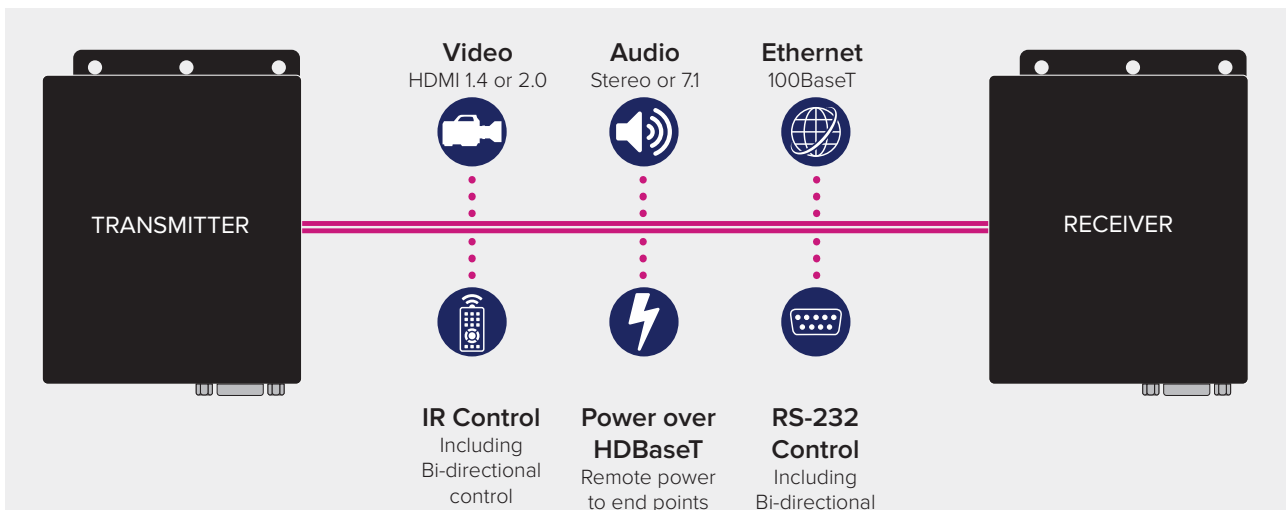

Other options include distribution, auto-switch and matrix switching.

Function – Choose from a wide range of functionality to meet your specific requirements.