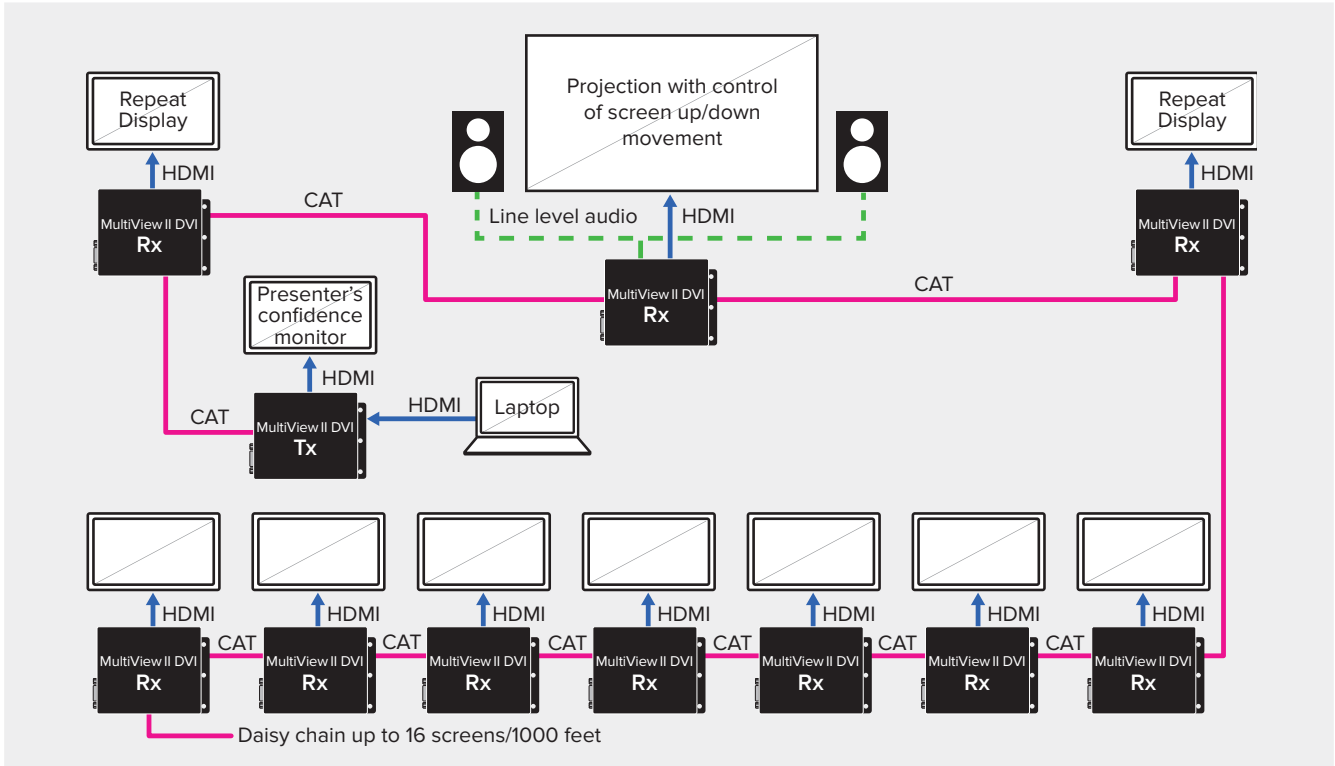

DVI Receiver

CAT Out Local display Out\* DVI In\*

DVI Out\* CAT In CAT Out

\*HDMI & HDCP compatible

### Combating the Skew Factor

Variance in twist rates of standard CAT cable results in a color shift on the RGB channels. This "skew" can become noticeable at higher resolutions and longer distances. To combat skew, utilize approved skew-free cables or choose the AkuComp II option with Magenta receivers. Skew compensation is automatic with all MVII DVI Receivers.

## MultiView family products

1. Standard Analog Tx
2. Analog Extended Range Tx
3. Analog Four port Tx
4. Eight port Analog Tx
5. DVI Tx
6. 600ft Analog Rx
7. 1200ft Analog Rx
8. 1000ft DVI Rx

## Point to multi-point configuration