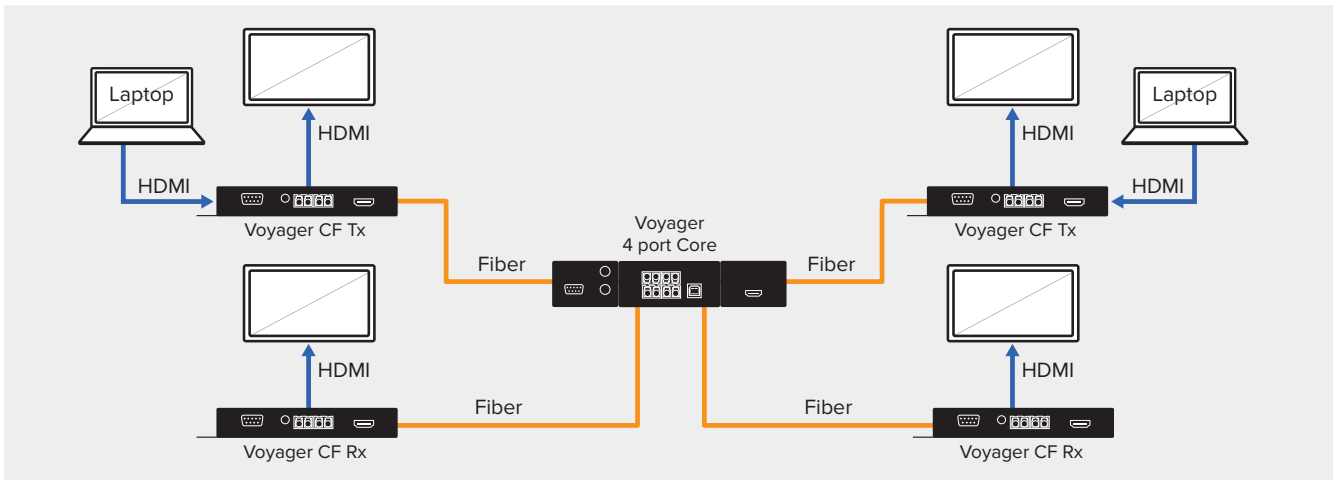

Auto switch (listening ring)