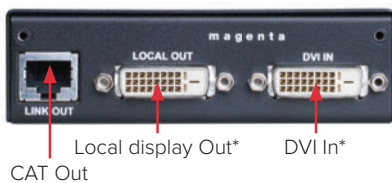

Easily adapt to any application footprint. Transmitters can be cascaded and receivers can be daisy chained to deliver video, audio and control signals from a single source to hundreds of displays.

DVI Transmitter

CAT Out Local display Out* DVI In*

DVI Out* CAT In CAT Out

*HDMI & HDCP compatible

Combating the Skew Factor

Variance in twist rates of standard CAT cable results in a color shift on the RGB channels. This "skew" can become noticeable at higher resolutions and longer distances. To combat skew, utilize approved skew-free cables or choose the AkuComp II option with Magenta receivers. Skew compensation is automatic with all MVII DVI Receivers.