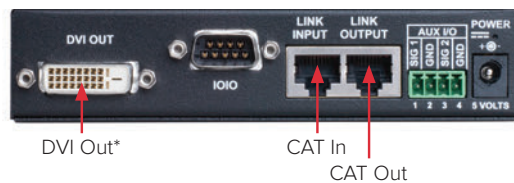

Easily adapt to any application footprint. Transmitters can be cascaded and receivers can be daisy chained to deliver video, audio and control signals from a single source to hundreds of displays.

DVI Receiver

CAT Out Local display Out* DVI In*

DVI Out* CAT In CAT Out

*HDMI & HDCP compatible

Combating the Skew Factor

Variance in twist rates of standard CAT cable results in a color shift on the RGB channels. This "skew" can become noticeable at higher resolutions and longer distances. To combat skew, utilize approved skew-free cables or choose the AkuComp II option with Magenta receivers. Skew compensation is automatic with all MVII DVI Receivers.