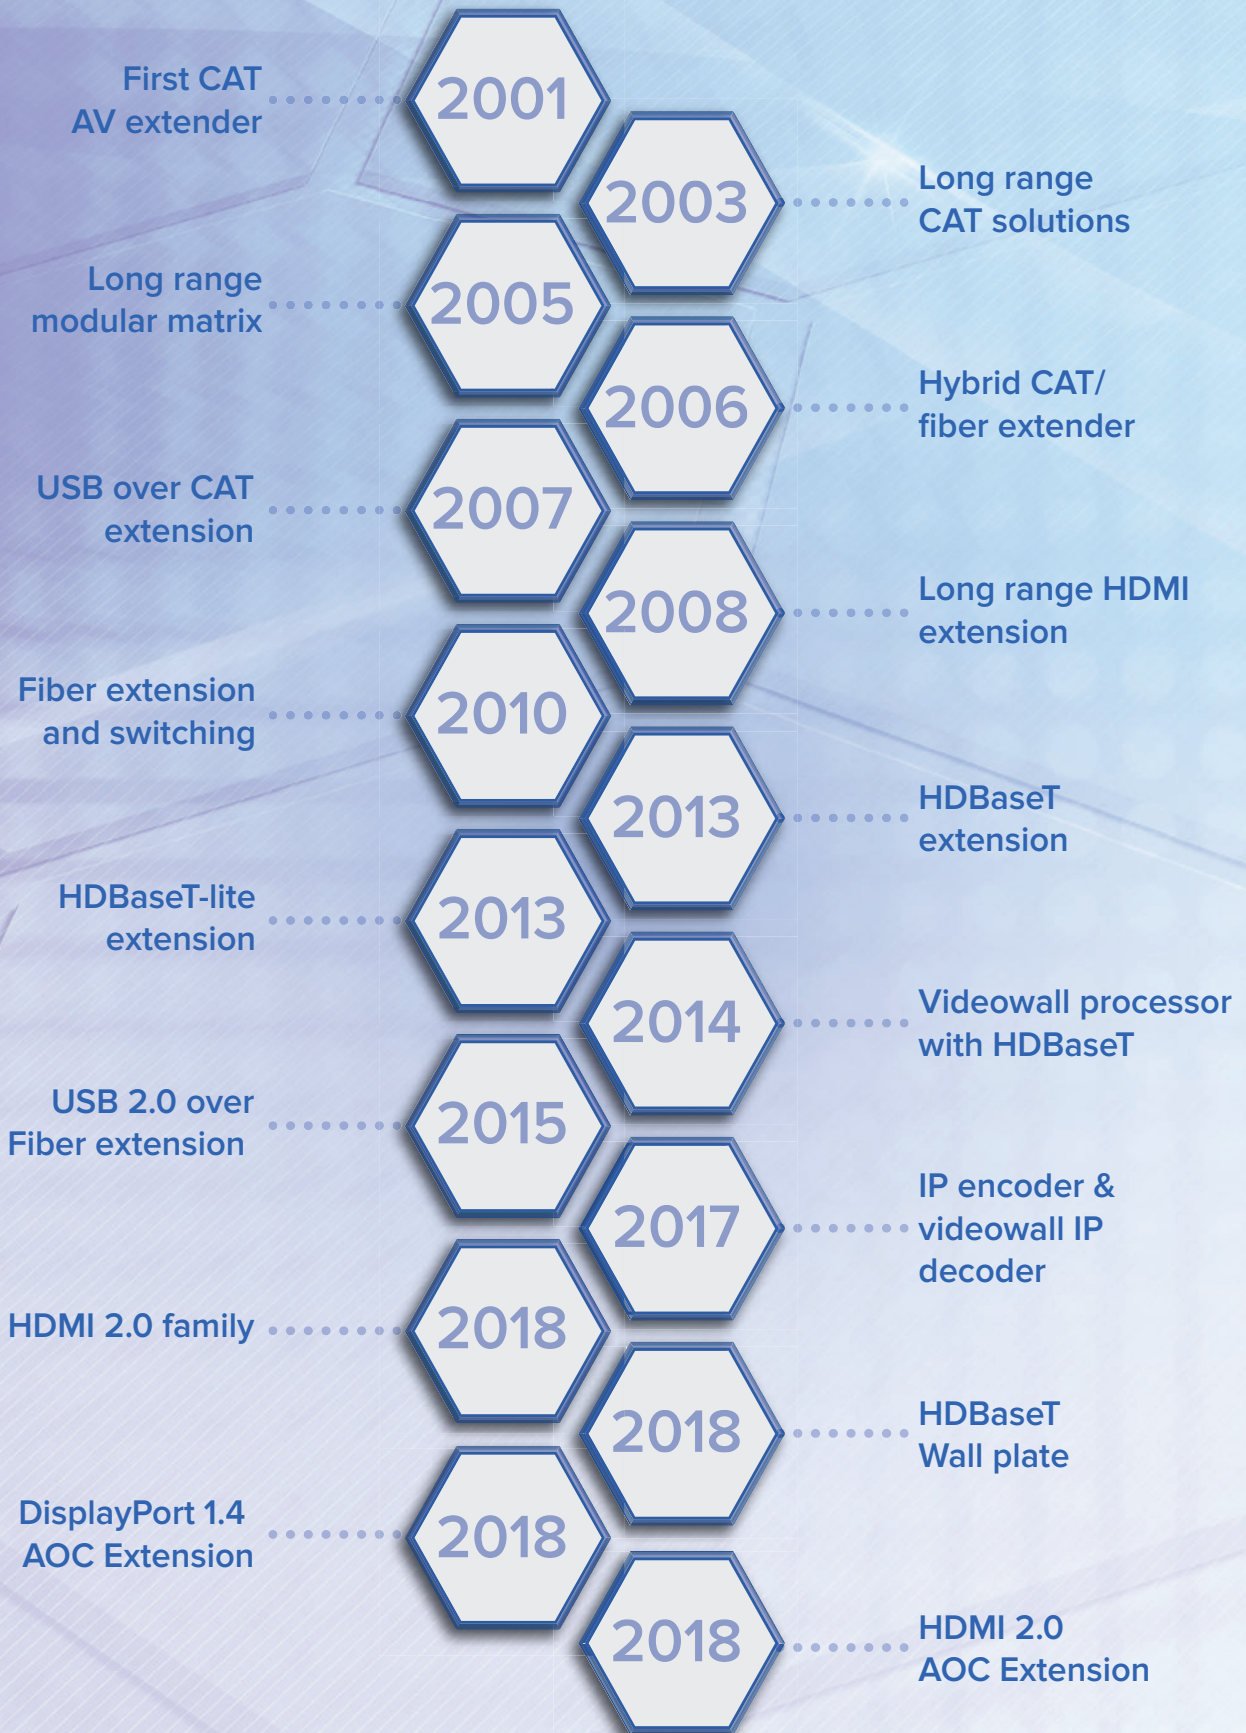

## tvONE extender product development timeline

## The tvONE difference:

Suffering from degraded video? Step up to tvONE's leading range of reliable and robust video extension solutions. Choose from our range of cost effective, ultra-high performance and flexible extenders; 4K, HDMI, VGA, RGB, CV, Copper and Fiber - we have the perfect solution for you!