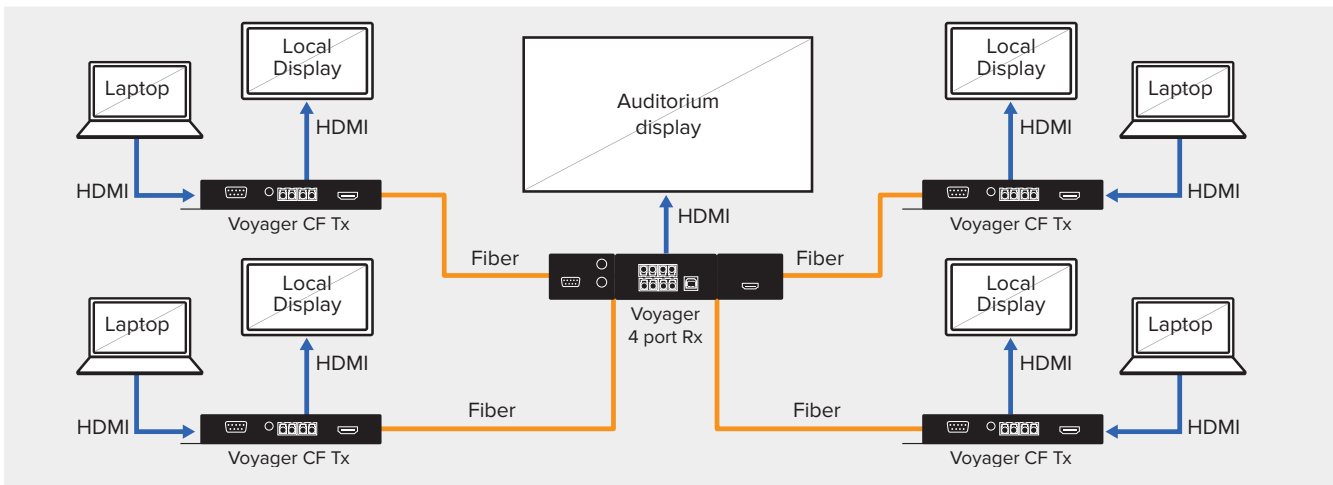

Small switch