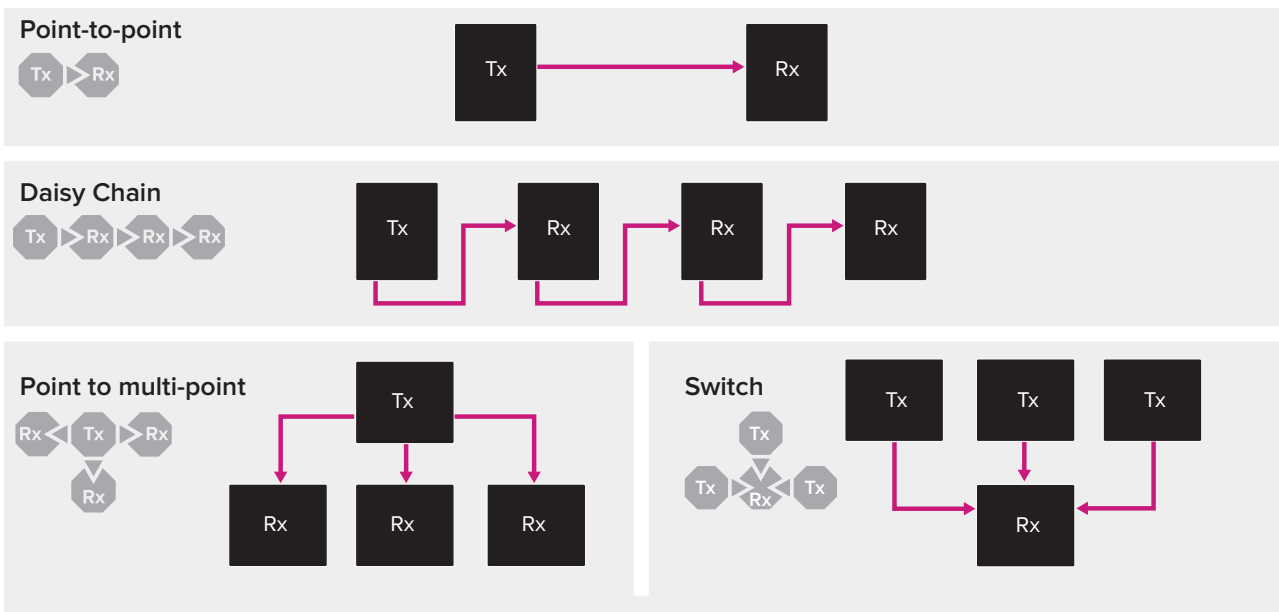

## The tvONE difference:

Suffering from degraded video? Step up to tvONE's leading range of reliable and robust video extension solutions. Choose from our range of cost effective, ultra-high performance and flexible extenders; 4K, HDMI, VGA, RGB, CV, Copper and Fiber - we have the perfect solution for you!

### Extender selection guide:

**Distance** – Determining the distance is a key factor when choosing the right solution. tvONE offers the widest reach, from 197 feet (60 meters) to over 18 miles (30 Kilometers). All solutions are fully tested in real-world environments, guaranteeing system performance no matter the emissions and interference from other video signals, power or air conditioning. This means there are no “up to’s” with tvONE, just a guarantee we go the full distance!

**Cable** – When it comes to extending video you can choose from UTP cable (Cat 5e or Cat 6) or Fiber. UTP is the perfect solution for most applications, but for a longer reach or power isolation (i.e. Medical operating rooms) choose Fiber.

**Topologies** – Select the best design solution for the ultimate workflow. Options include:

Other options include distribution, auto-switch and matrix switching.

**Function** – Choose from a wide range of functionality to meet your specific requirements.