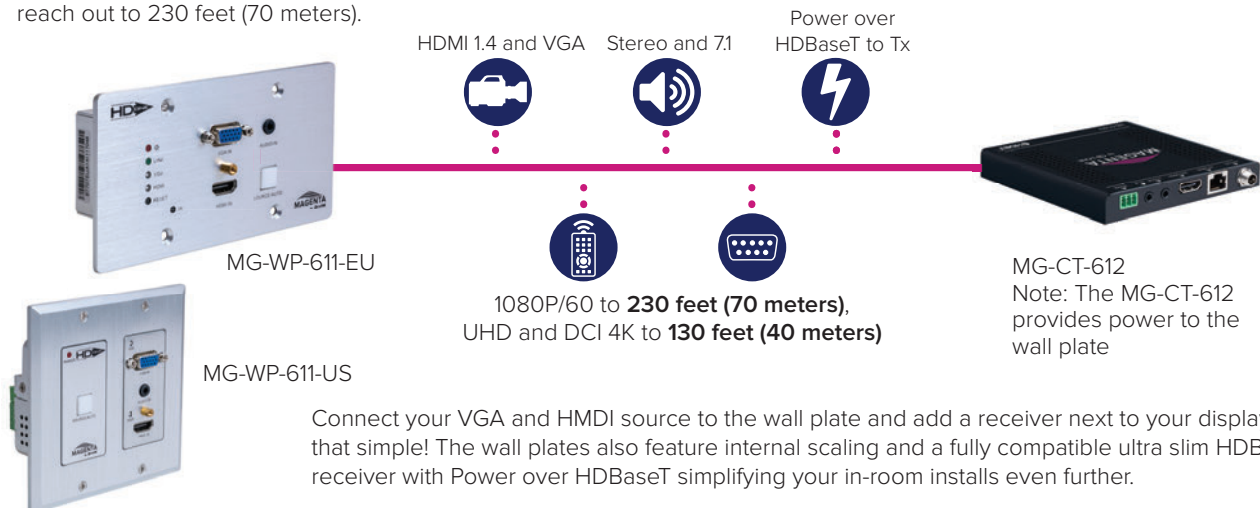

Compatible tvONE products