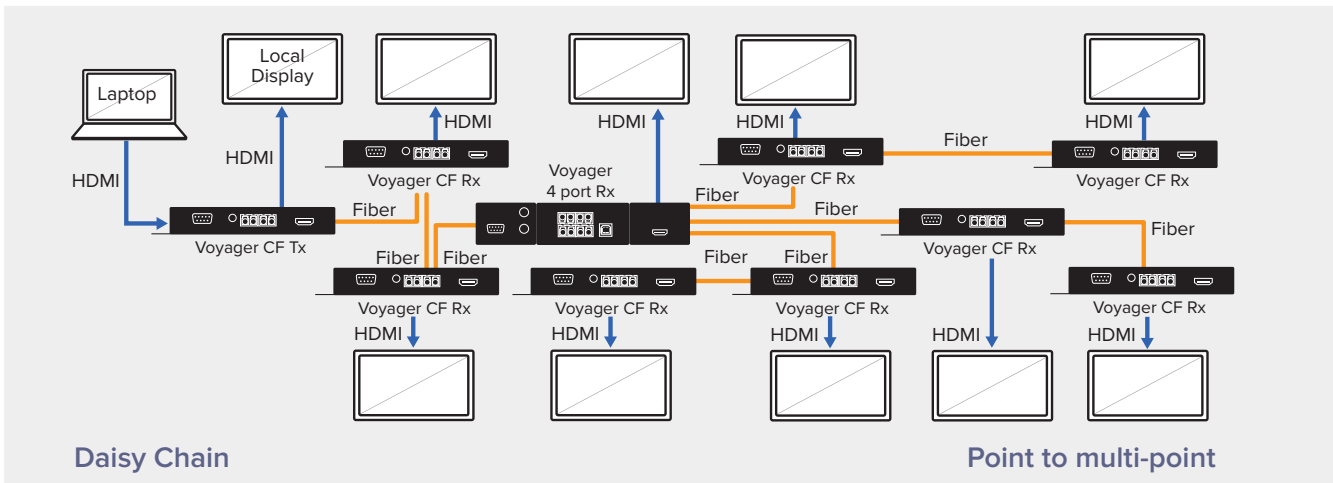

\*HDCP compatible

A Modular building block means that you can deliver hundreds of different system configurations, all over fiber. Options include single mode and multi-mode mixing, four-port switchable endpoints and slim two-port compact endpoints, as well as analog to digital conversion, and a powered chassis for card based Tx's and Rx's. Oh and it can all be attached to a massive 1000+ port matrix.

## Voyager family products

VG-48x: 48 port modular matrix

Voyager CF-18 Rackmount system

USB 2.0 end points

VG-160x: 160 port modular matrix with optional touch panel control

## Daisy Chain and point to multi-point